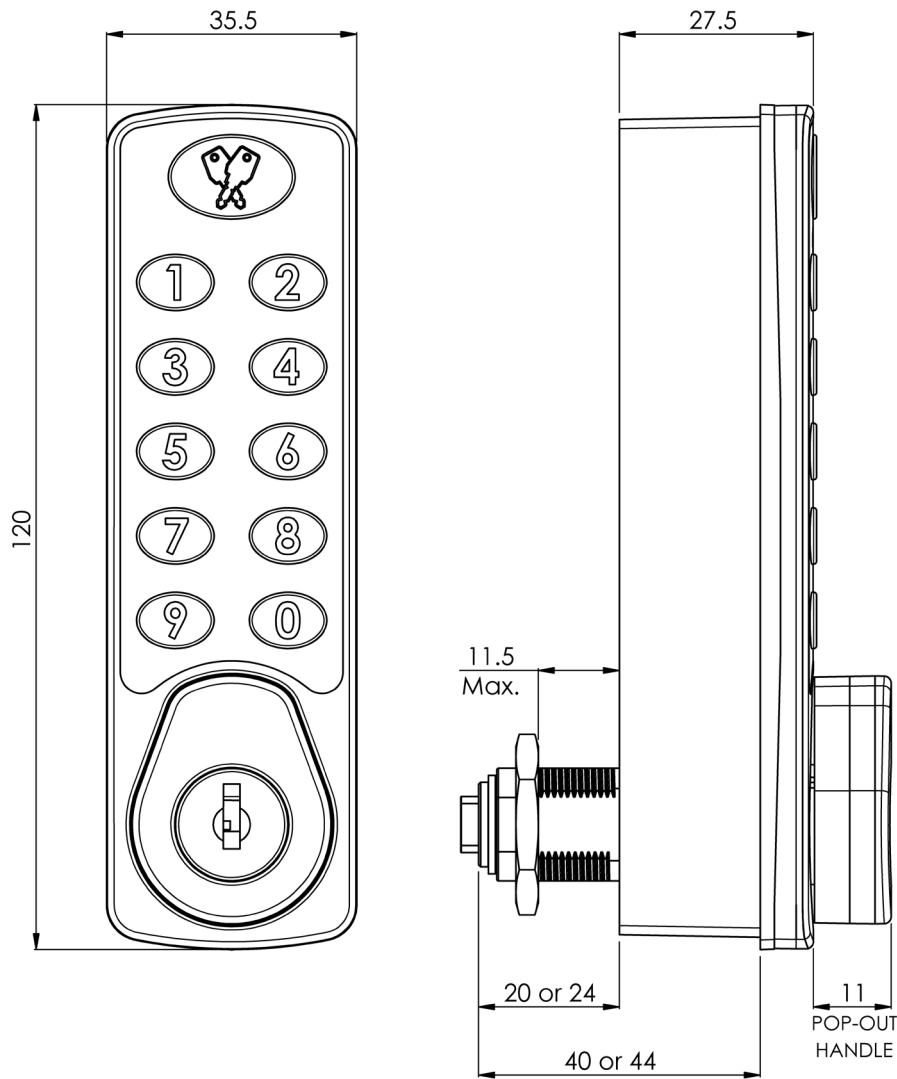

CONVENIENT AND VERSATILE SYSTEM
NO MORE LOST KEYS

Horizon
digital lock

Features

- Vertical, left and right fixing
- Flush or surface fixing
- Industry standard 20 or 24mm barrel length
- Public, Private, Remote Allocation, Real Time Clock and Multi user operating modes
- Secure pop-out turn handle (flush when locked)
- Coloured indicator ring
- Mechanical key override
- LED battery condition indicator
- Audible button tones
- Auto unlock/lock
- ADA/DDA compliant
- Standard CR123 Lithium battery
- Available in black or white as standard
- Custom colours available on request