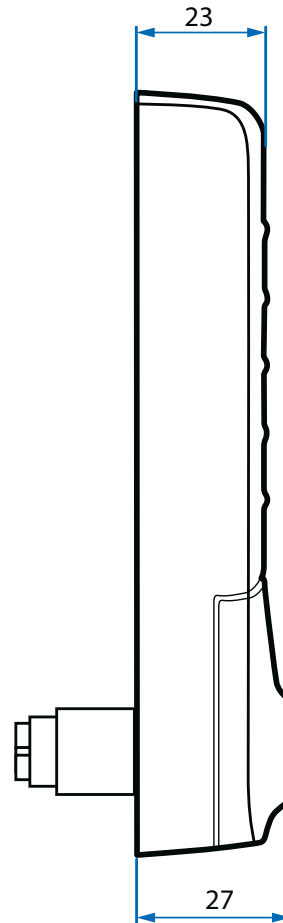

Standard Features

- Black or silver colour
- Override lock
- Three point fixing
- A wide variety of cams
- LED indicator lights
- Audible keypad
- Battery condition indication
- 8-digit master code
- 6-digit sub-master code
- 4-digit user codes
- Private or public user modes
- Two spindle lengths (20mm/24mm)
- Auto unlock mode
- Technician mode
- 2 x AA batteries included
- Up to 50,000 cycles per pair of batteries

Optional Features

- Can be used with coin operated locks
- Slam bolt
- Door open alarm
- Alternative coat colours
- Left or right hand horizontal versions
- Specific override key numbers
- Pre-programmed modes and codes
- Variety of cam types (including 3-point)
- Customised logo

A: Lowe & Fletcher Ltd, Moorcroft Drive,
Wednesbury, West Midlands,
WS10 7DE, England.

T: + 44 (0) 121 505 0400

F: + 44 (0) 121 505 0420

E: sales@lowe-and-fletcher.co.uk

W: www.lowe-and-fletcher.co.uk

A Lowe & Fletcher Group Company