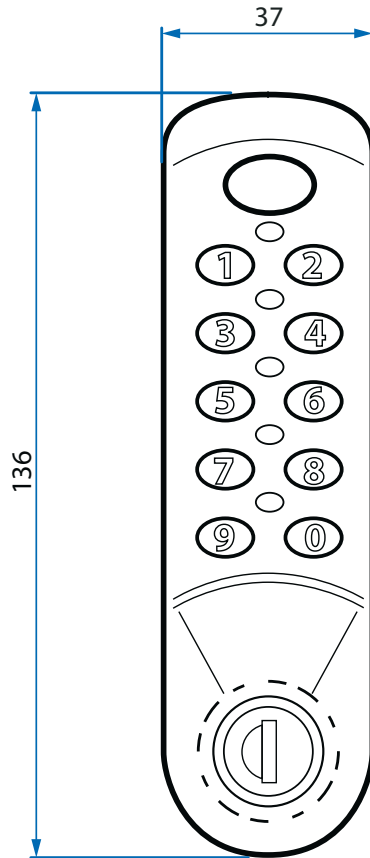

Standard Features

- Black or silver colour
- Override lock
- Three point fixing
- A wide variety of cams
- LED indicator lights
- Audible keypad
- Battery condition indication
- 8-digit master code
- 6-digit sub-master code
- 4-digit user codes
- Private or public user modes
- Two spindle lengths (20mm/24mm)
- Auto unlock mode
- Technician mode
- 2 x AA batteries included
- Up to 50,000 cycles per pair of batteries

Optional Features

- Can be used with coin operated locks
- Slam bolt
- Door open alarm
- Alternative coat colours
- Left or right hand horizontal versions
- Specific override key numbers
- Pre-programmed modes and codes
- Variety of cam types (including 3-point)
- Customised logo

A: Lowe & Fletcher Ltd, Moorcroft Drive,
Wednesbury, West Midlands,
WS10 7DE, England.

T: + 44 (0) 121 505 0400

F: + 44 (0) 121 505 0420

E: sales@lowe-and-fletcher.co.uk

W: www.lowe-and-fletcher.co.uk

A Lowe & Fletcher Group Company